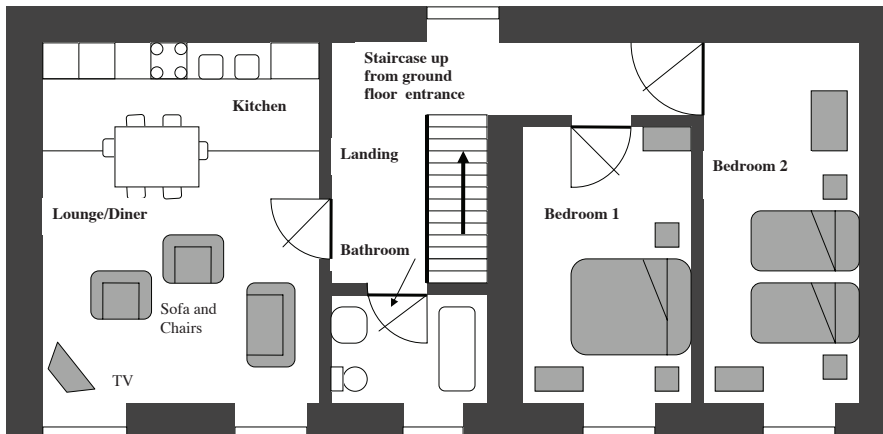

FARMHOUSE APARTMENT 1 First Floor

Courtyard