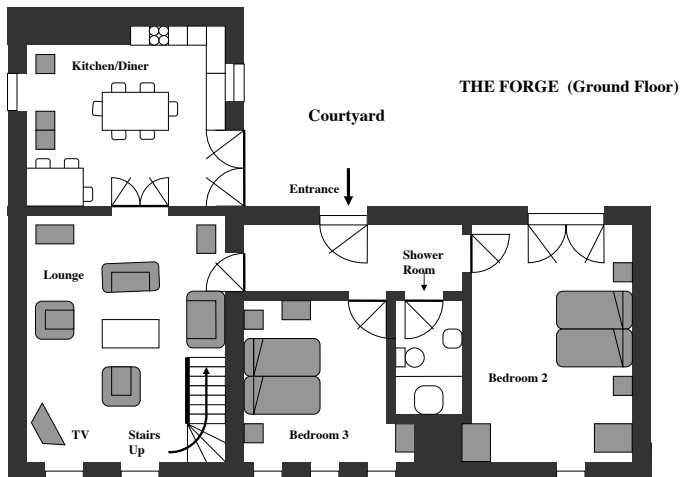

The Forge

Spacious cottage accommodation registered for six persons plus two additional children on Z-beds.

Ground Floor: Large vaulted lounge; Very large kitchen; Two twin bedrooms; Shower room with basin and toilet.

First Floor: Double bedroom; Bathroom with bath, basin and toilet.

Useful Information

- Saturday changeover
- Electricity and gas included
- Towels and linen included
- Hair dryer
- Central heating
- Washer dryer
- Gas cooker
- Microwave oven
- Fridge/Freezer
- Dishwasher
- Television and DVD player
- i-Pod Station
- Free WiFi

Car recommended.
Shop 500 yards.
Supermarket ¼ mile
Le Hocq Inn 1 mile
Beach ½ mile
Golf/Tennis ½ mile