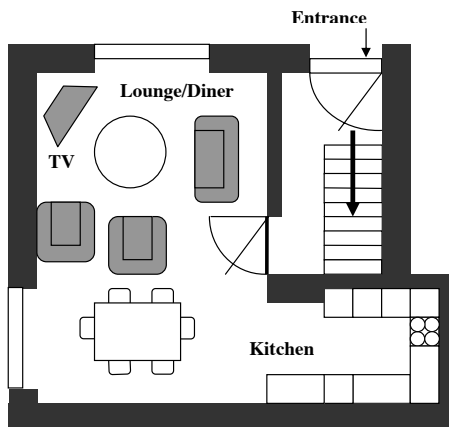

The Coach House

Cottage accommodation registered for five persons plus two additional children on Z-beds.

Ground Floor: Lounge/Dining Room; Kitchen.

First Floor: Double Bedroom; Twin Bedroom; Single Bedroom; Bathroom with bath, basin and toilet; Shower room with basin and toilet.

Useful Information

- Saturday changeover
- Electricity and gas included
- Towels and linen included
- Hair dryer
- Central heating
- Washer dryer
- Gas cooker
- Microwave oven
- Fridge/Freezer
- Television and DVD player
- i-Pod Station
- Free WiFi

Car recommended.
Shop 500 yards.
Supermarket ¼ mile
Le Hocq Inn 1 mile
Beach ½ mile
Golf/Tennis ½ mile

THE COACH HOUSE

Courtyard

Ground Floor

First Floor