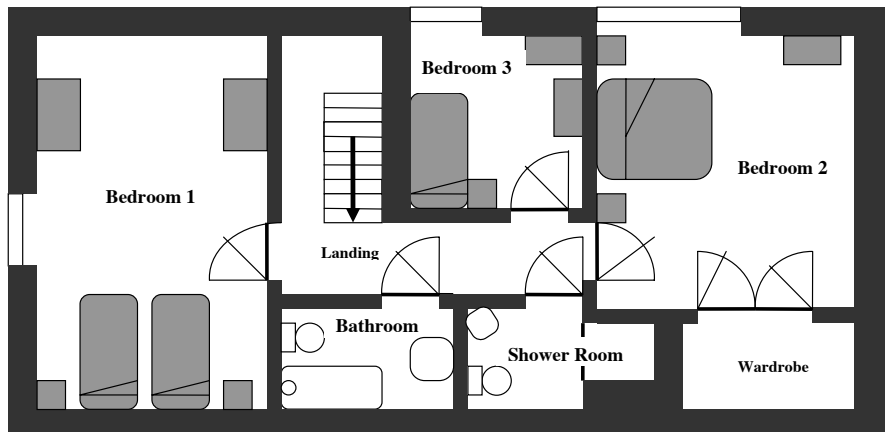

The Coach House

Cottage accommodation registered for five persons plus two additional children on Z-beds.

Ground Floor: Lounge/Dining Room; Kitchen.

First Floor: Double Bedroom; Twin Bedroom; Single Bedroom; Bathroom with bath, basin and toilet; Shower room with basin and toilet.

Car recommended.
Shop 500 yards.
Supermarket ¼ mile
Le Hocq Inn 1 mile
Beach ½ mile
Golf/Tennis ½ mile

THE COACH HOUSE

Courtyard

Ground Floor

First Floor